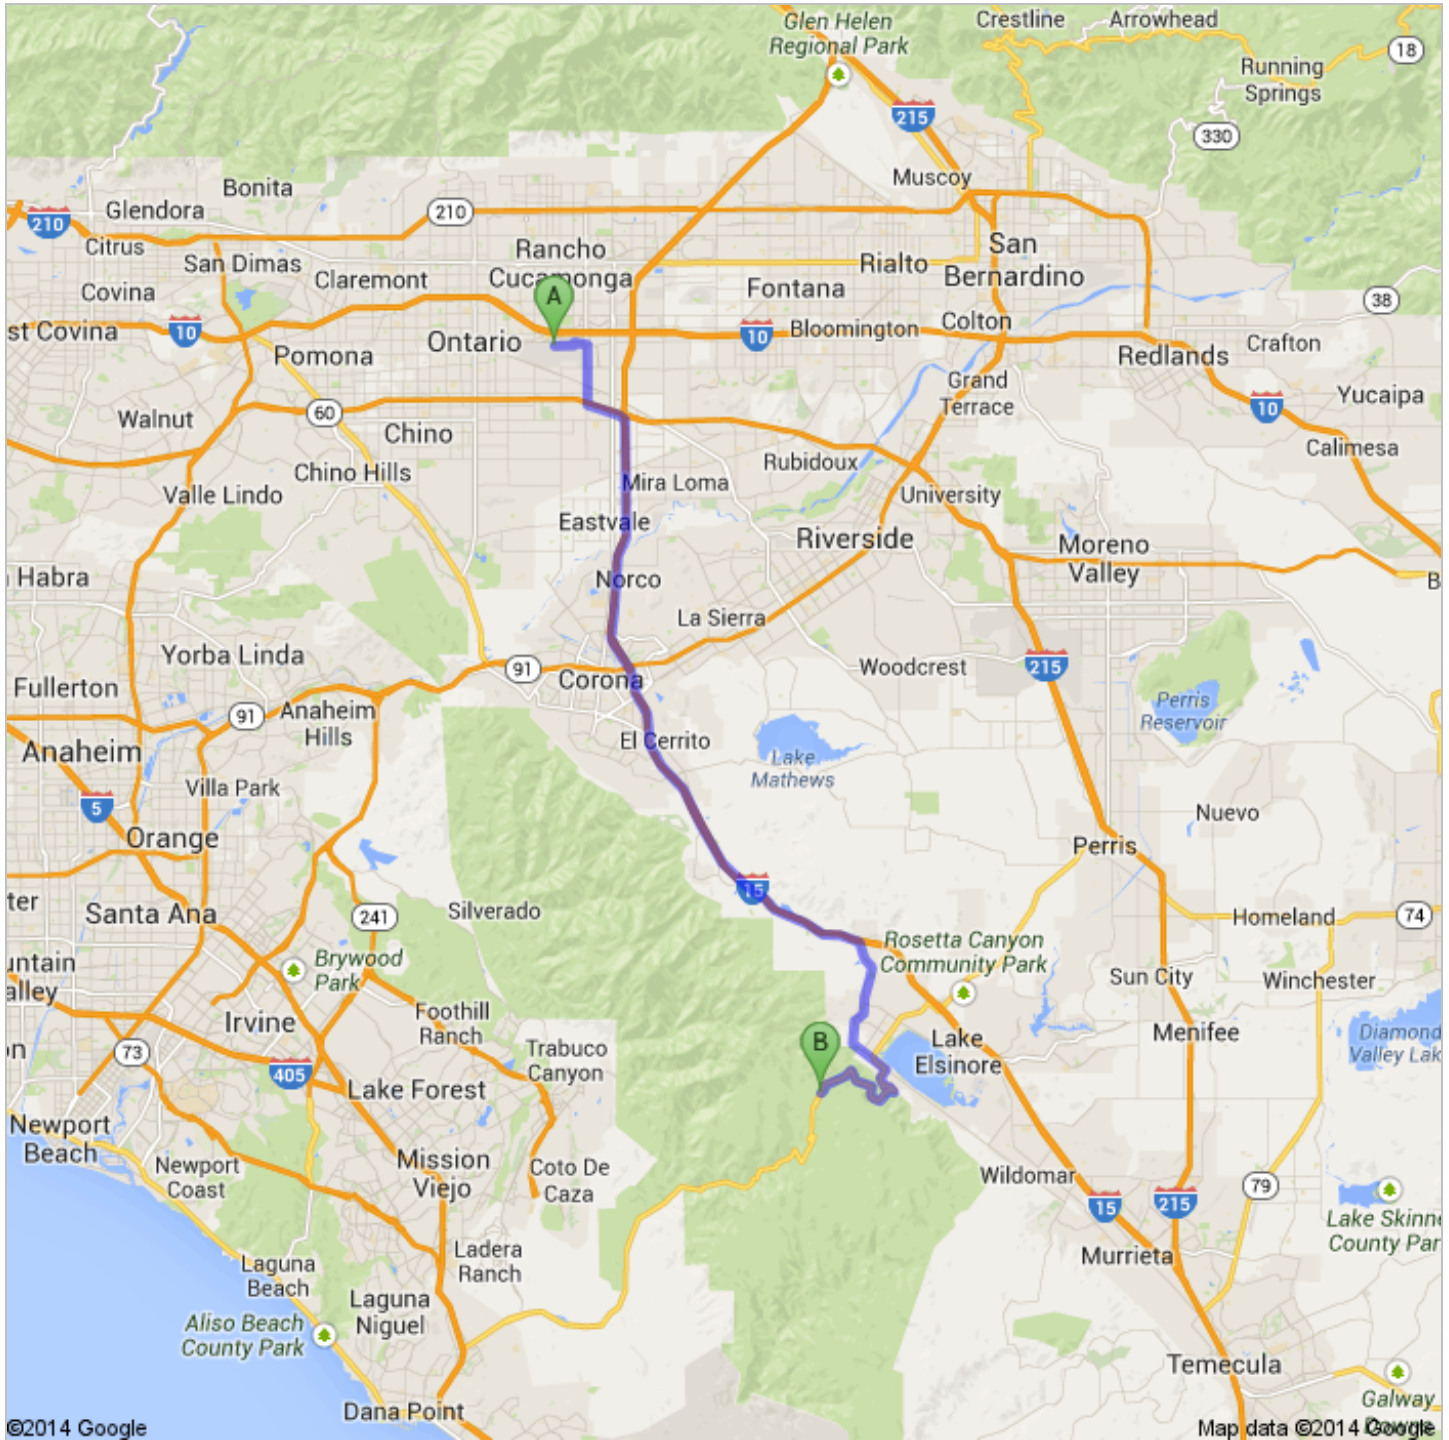

**Directions to Pine Manor**  
32840 Ortega Hwy, Lake Elsinore, CA 92530  
41.9 mi – about 49 mins

## Ontario International Airport

2500 E Airport Dr, Ontario, CA 91761

1. Head **east** on **Terminal Way** go 0.8 mi  
total 0.8 mi  
About 2 mins
-  2. Keep right to stay on **Terminal Way** go 322 ft  
total 0.9 mi
-  3. Take the 1st right onto **E Airport Dr** go 0.5 mi  
total 1.4 mi  
About 1 min
-  4. Turn right onto **S Haven Ave** go 2.3 mi  
total 3.7 mi  
About 3 mins
-  5. Turn left to merge onto **CA-60 E** go 0.9 mi  
total 4.6 mi  
About 1 min
-  6. Take the exit onto **I-15 S** toward **San Diego S** go 25.0 mi  
total 29.6 mi  
About 23 mins
-  7. Take the **Lake St** exit go 0.4 mi  
total 30.0 mi
-  8. Turn right onto **Lake St** go 2.6 mi  
total 32.6 mi  
About 4 mins
9. Continue onto **Grand Ave** go 2.7 mi  
total 35.3 mi  
About 5 mins
-  10. Turn right to stay on **Grand Ave** go 0.6 mi  
total 36.0 mi  
About 1 min
-  11. Turn right onto **CA-74 W/Ortega Hwy** go 5.9 mi  
total 41.9 mi  
*Destination will be on the right*  
About 8 mins

## Pine Manor

32840 Ortega Hwy, Lake Elsinore, CA 92530

These directions are for planning purposes only. You may find that construction projects, traffic, weather, or other events may cause conditions to differ from the map results, and you should plan your route accordingly. You must obey all signs or notices regarding your route.

Map data ©2014 Google

Directions weren't right? Please find your route on [maps.google.com](https://maps.google.com) and click "Report a problem" at the bottom left.