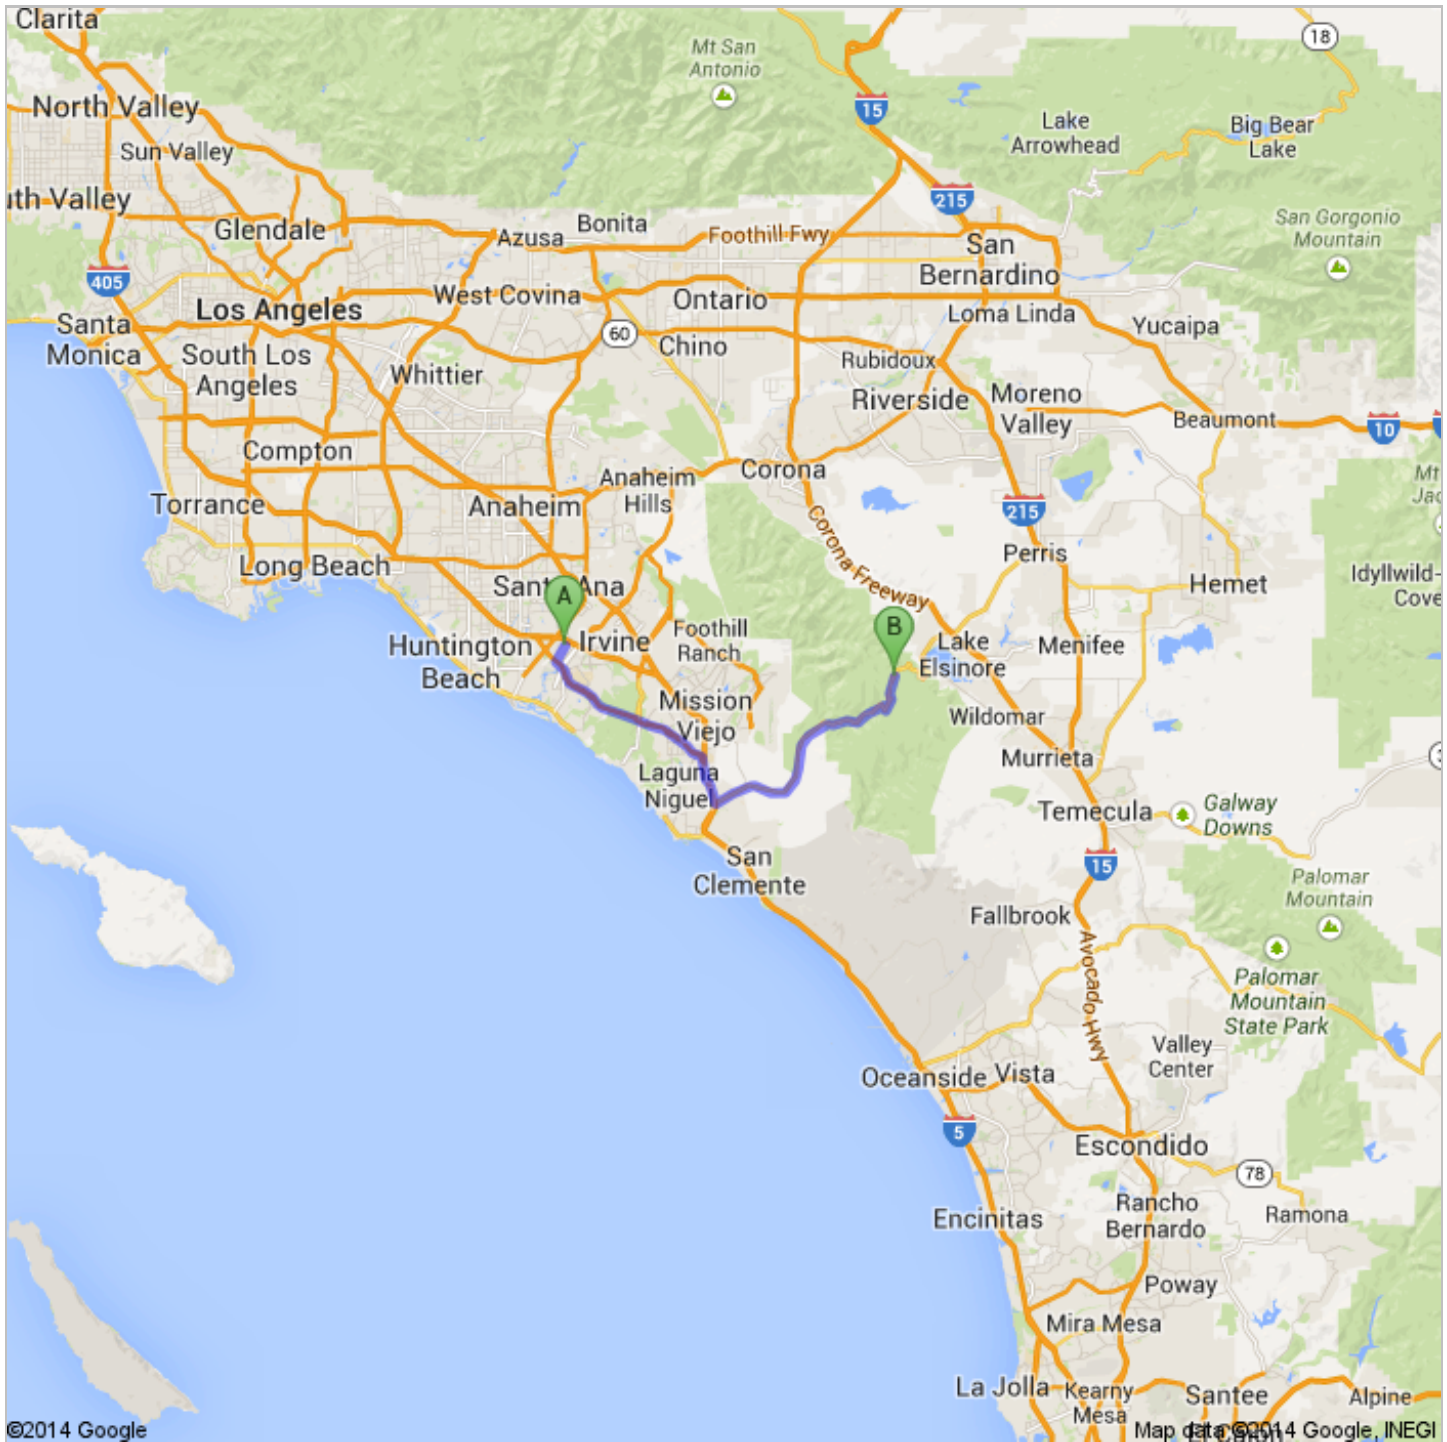

Directions to Pine Manor
32840 Ortega Hwy, Lake Elsinore, CA 92530
42.1 mi – about 48 mins

**John Wayne Airport**

18601 Airport Way, Santa Ana, CA 92707

1. Head **southwest** on **JWA Roadway** go 0.7 mi
total 0.7 mi
About 2 mins
-  2. Turn right onto **Campus Dr** go 0.9 mi
total 1.5 mi
About 2 mins
-  3. Turn left onto **Bristol St S** go 0.8 mi
total 2.3 mi
About 1 min
4. Take the **State Route 73 S** ramp go 0.3 mi
total 2.6 mi
-  5. Merge onto **CA-73 S** go 13.7 mi
total 16.3 mi
Partial toll road
About 12 mins
-  6. Take the exit onto **I-5 S** go 3.2 mi
total 19.5 mi
About 3 mins
-  7. Take the **CA-74/Ortega Hwy** exit toward **San Juan Capistrano** go 0.2 mi
total 19.7 mi
-  8. Turn left onto **CA-74 E/Ortega Hwy** go 22.4 mi
total 42.1 mi
Destination will be on the left
About 28 mins

**Pine Manor**

32840 Ortega Hwy, Lake Elsinore, CA 92530

These directions are for planning purposes only. You may find that construction projects, traffic, weather, or other events may cause conditions to differ from the map results, and you should plan your route accordingly. You must obey all signs or notices regarding your route.

Map data ©2014 Google

Directions weren't right? Please find your route on maps.google.com and click "Report a problem" at the bottom left.